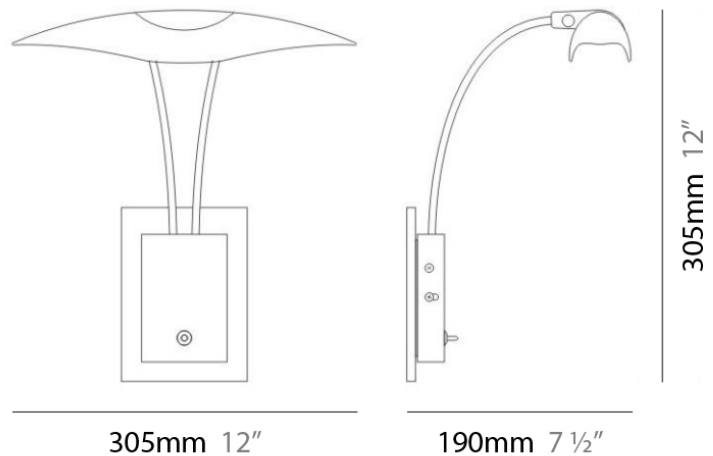

RAYA SURFACE

D95005

PROJECT	
TYPE	
NOTES	
QUANTITY	
DATE	

GENERAL

Series: Raya
Brand: Milan
Division: Design
Mounting Type: Surface
Mounting Location: Wall
Subcategory: Task

PHYSICAL

Shape: Abstract
Diameter (mm): 305
Diameter (in): 12
Height (mm): 305
Height (in): 12
Extension (mm): 190
Extension (in): 7 1/2
Light Distribution: Direct
Weight (kg): 2.04
Weight (lbs): 4.5
Diffuser: White Glass
Fixture Material: Metal

ELECTRICAL

Number of Lamps: 2
Lamp Type: LED Retrofit
Lamp Shape: T4
Bulb Included: Bulb Not Included
Total Output Wattage (W): 40
Max. Wattage Per Lamp (W): 20
Lamp Base: GY6.35
Input Voltage (V): 120

LED

OPTICAL

RATINGS AND CERTIFICATIONS

Certified By: CSA Certified to UL and CSA Standards
IP rating: IP20