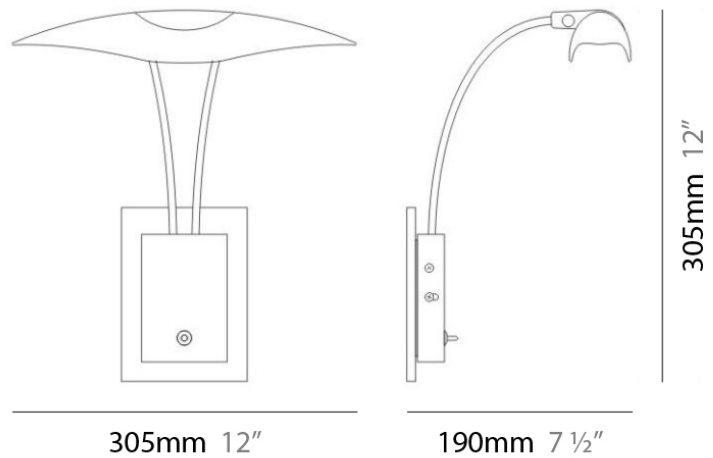

RAYA SURFACE

D95004

PROJECT	
TYPE	
NOTES	
QUANTITY	
DATE	

GENERAL

Series: Raya
 Brand: Milan
 Division: Design
 Mounting Type: Surface
 Mounting Location: Wall
 Subcategory: Task

PHYSICAL

Shape: Abstract
 Diameter (mm): 305
 Diameter (in): 12
 Height (mm): 305
 Height (in): 12
 Extension (mm): 190
 Extension (in): 7 ½
 Light Distribution: Direct
 Weight (kg): 2.04
 Weight (lbs): 4.5
 Diffuser: White Glass
 Fixture Material: Metal

ELECTRICAL

Number of Lamps: 2
 Lamp Type: LED Retrofit
 Lamp Shape: T4
 Bulb Included: Bulb Not Included
 Max. Wattage Per Lamp (W): 20
 Lamp Base: GY6.35
 Input Voltage (V): 120

LED

OPTICAL

RATINGS AND CERTIFICATIONS

Certified By: CSA Certified to UL and CSA Standards
 IP rating: IP20

RAYA SURFACE

D95005

PROJECT	
TYPE	
NOTES	
QUANTITY	
DATE	

GENERAL

Series: Raya
 Brand: Milan
 Division: Design
 Mounting Type: Surface
 Mounting Location: Wall
 Subcategory: Task

PHYSICAL

Shape: Abstract
 Diameter (mm): 305
 Diameter (in): 12
 Height (mm): 305
 Height (in): 12
 Extension (mm): 190
 Extension (in): 7 1/2
 Light Distribution: Direct
 Weight (kg): 2.04
 Weight (lbs): 4.5
 Diffuser: White Glass
 Fixture Material: Metal